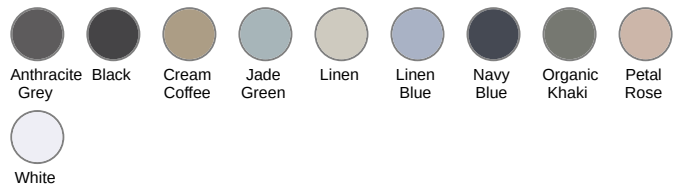

SP505

Ladies' linen shirt

- Linen offers a sustainable, thermoregulating and lightweight fabric.
- No label: 100% customisable for your project.
- Smart casual look.

100% linen. Woven. Straight fit. Classic placket with pearlised buttons. Chest pocket on left-hand side. Back yoke with pleats. Geknöpfte Manschette mit Kapuziner-Patte. Contrasting Natural trim inside collar stand. The Linen colour does not come from dyeing and may vary from product to product.

Certifications

More information

Logistic

Country of origin

Customs code

Also available in version