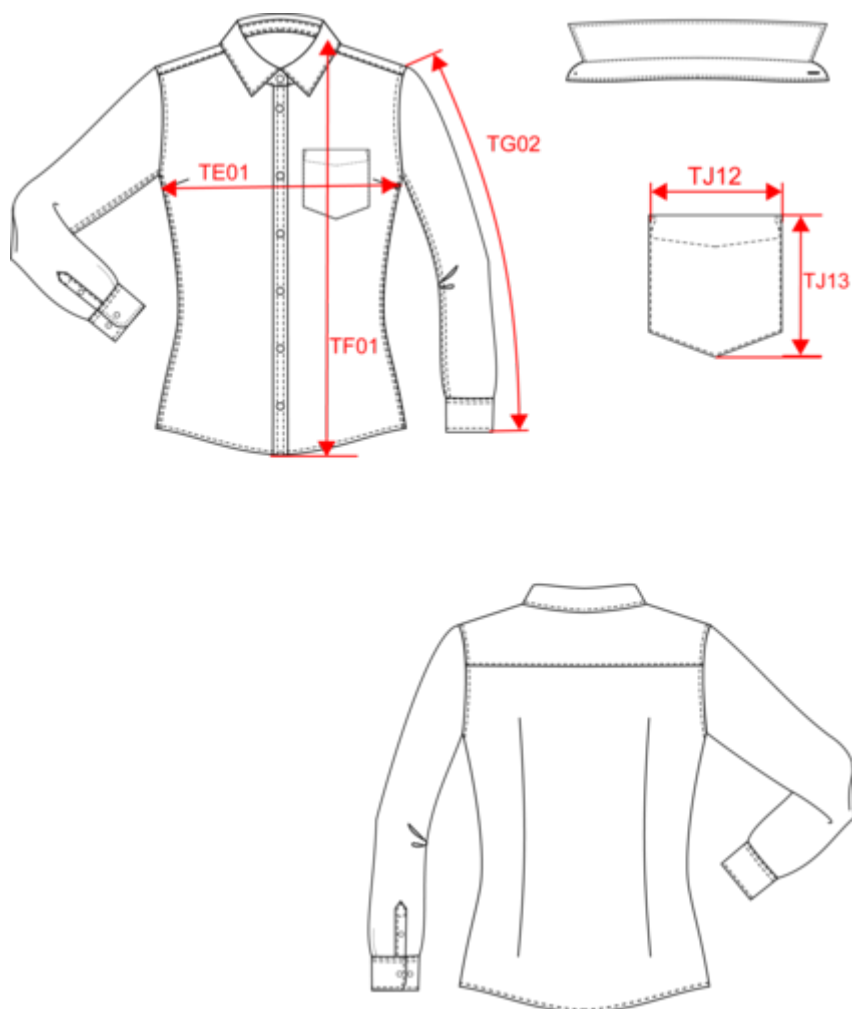

### Dimensions (cm)

Measurements in cm	XS	S	M	L	XL	XXL
TE01 - 1/2 chest width at 1.5cm below armhole	44.50	47.50	50.50	53.50	56.50	59.50
TF01 - Total height from HSP	68.00	70.00	72.00	74.00	76.00	78.00
TG02 - Long sleeve length	60.00	61.00	62.00	63.00	64.00	65.00
TJ12 - Bottom patched pocket(s) top width	9.00	10.00	10.00	11.00	11.00	12.00
TJ13 - Bottom patched pocket(s) height at highest point	11.00	12.00	12.00	13.00	13.00	14.00