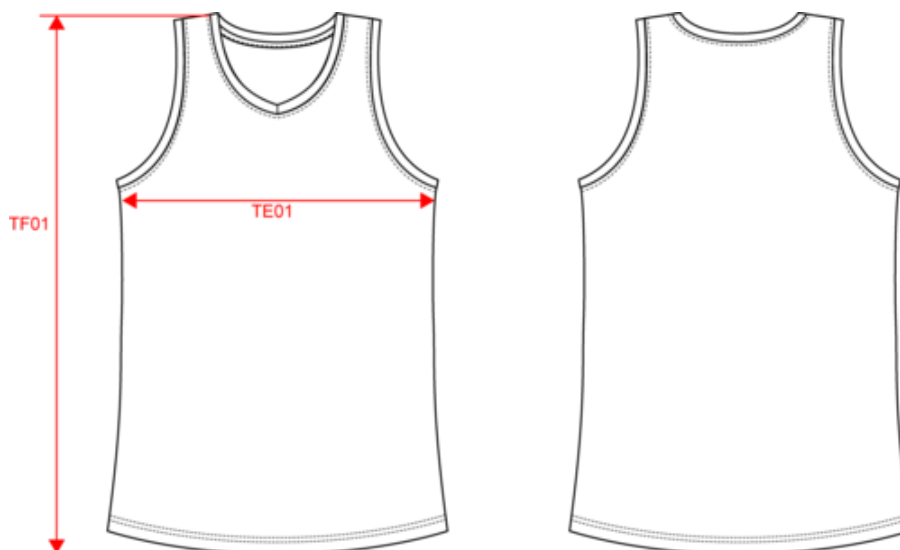

PROACT.®

PA4052

Kids basketball jersey

- Contrasting piping for dynamic style.
- Breathable birdseye micro-aerated fabric.
- Anti-static treatment.

100% birdseye polyester. V-neckline. Contrast piping at collar and armholes. Twin-needle finish on bottom hem. Detachable brand label.

Also available in version

PA4051 PA4050

Dimensions (cm)

Measurements in cm	4/6 years	6/8 years	8/10 years	10/12 years	12/14 years
TE01 - 1/2 chest width at 1.5cm below armhole	32.70	34.40	37.00	40.50	44.00
TF01 - Total height from HSP	45.10	49.90	54.70	59.50	64.30
TF31 - Back roundness value compare with the side	2.00	2.00	2.00	2.00	2.00