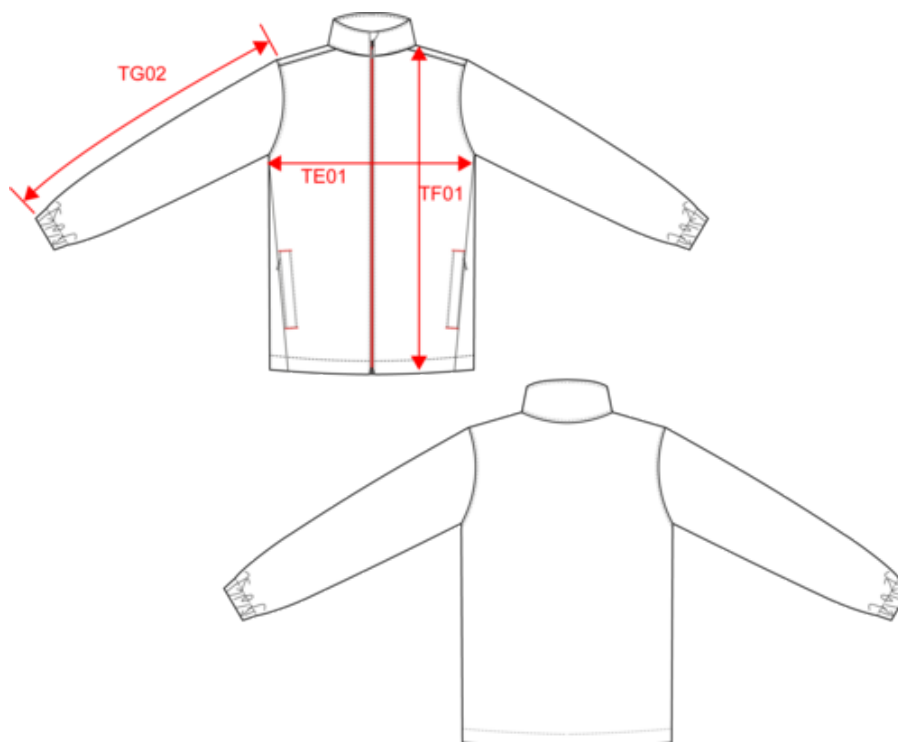

PROACT.®

PA251

Kids rain jacket

- Waterproof 1500 mm.
- Waterproof heat-sealed seams.
- Integrated hood.

100% mat 210T PU-coated polyester. Waterproof fabric 1500 mm. Waterproof heat-sealed shoulder seams and hood. 2 zipped side pockets and zip puller. 2 inner pockets. Front fastening with contrasting zip. Hood in collar with tear-release fastening. Elasticated cuff. Detachable brand label.

Dark Royal Blue

Navy

Sporty Red

Also available in version

PA250

Dimensions (cm)

Measurements in cm	4/6 years	6/8 years	8/10 years	10/12 years	12/14 years
TE01 - 1/2 chest width at 1.5cm below armhole	41.77	43.47	46.50	49.47	52.47
TF01 - Total height from HSP	49.90	54.70	59.75	64.90	70.00
TG02 - Long sleeve length	39.40	43.60	48.00	52.00	57.20

Navy

RVB : 41,46,56
Pantone C : 433C
Pantone TCX : 19-4012TCX

Sporty Red

RVB : 181,18,46
Pantone C : 1805C
Pantone TCX : 19-1761TCX

Logistic

5

50

Sizes	Width (cm)	Height (cm)	Length (cm)	Net weight (kg)	Gross weight (kg)	Pieces/Box	Pieces/Bundle
4/6 years	40.00000	27.00000	60.00000	7.70000	8.90000	50	5
6/8 years	40.00000	27.00000	60.00000	8.10000	9.30000	50	5
8/10 years	40.00000	27.00000	60.00000	9.10000	10.30000	50	5
10/12 years	40.00000	27.00000	60.00000	9.60000	10.80000	50	5
12/14 years	40.00000	27.00000	60.00000	10.40000	11.60000	50	5