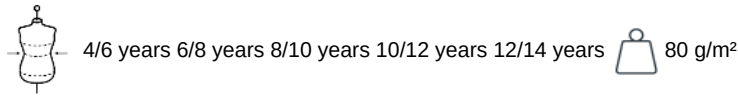

PROACT.®

PA251

Kids rain jacket

- Waterproof 1500 mm.
- Waterproof heat-sealed seams.
- Integrated hood.

100% mat 210T PU-coated polyester. Waterproof fabric 1500 mm. Waterproof heat-sealed shoulder seams and hood. 2 zipped side pockets and zip puller. 2 inner pockets. Front fastening with contrasting zip. Hood in collar with tear-release fastening. Elasticated cuff. Detachable brand label.

Dark Royal Blue

Navy

Sporty Red

Also available in version

PA250

Dimensions (cm)

Measurements in cm	4/6 years	6/8 years	8/10 years	10/12 years	12/14 years
TE01 - 1/2 chest width at 1.5cm below armhole	41.77	43.47	46.50	49.47	52.47
TF01 - Total height from HSP	49.90	54.70	59.75	64.90	70.00
TG02 - Long sleeve length	39.40	43.60	48.00	52.00	57.20

Navy

RVB : 41,46,56
Pantone C : 433C
Pantone TCX : 19-4012TCX

Sporty Red

RVB : 181,18,46
Pantone C : 1805C
Pantone TCX : 19-1761TCX

Logistic

5

50

Sizes	Width (cm)	Height (cm)	Length (cm)	Net weight (kg)	Gross weight (kg)	Pieces/Box	Pieces/Bundle
4/6 years	40.00000	27.00000	60.00000	7.70000	8.90000	50	5
6/8 years	40.00000	27.00000	60.00000	8.10000	9.30000	50	5
8/10 years	40.00000	27.00000	60.00000	9.10000	10.30000	50	5
10/12 years	40.00000	27.00000	60.00000	9.60000	10.80000	50	5
12/14 years	40.00000	27.00000	60.00000	10.40000	11.60000	50	5