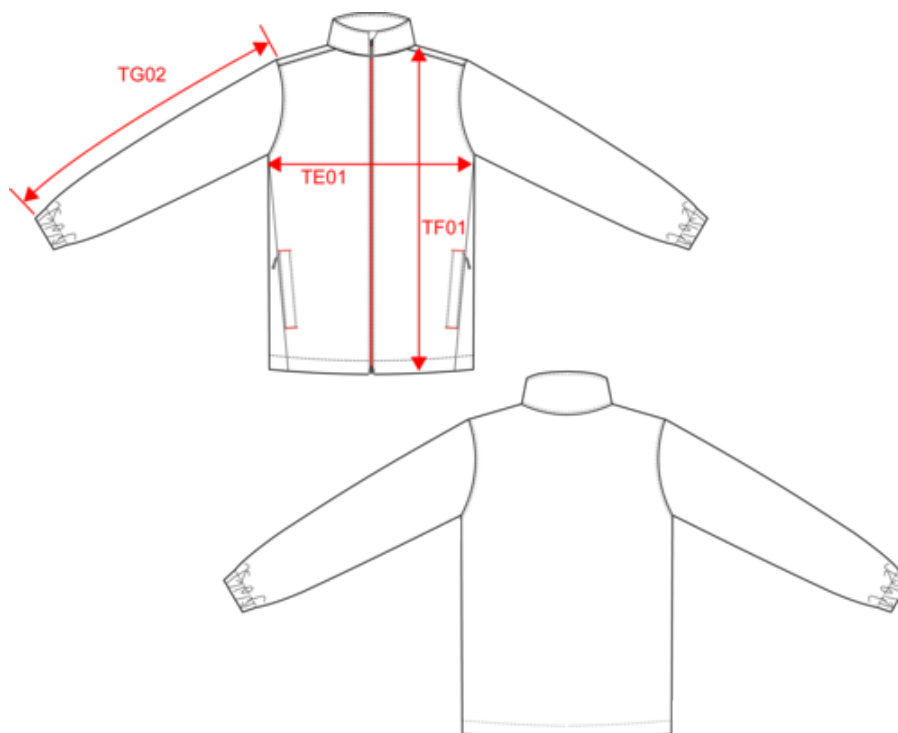

Dimensions (cm)

Measurements in cm	XS	S	M	L	XL	XXL	3XL	4XL
TE01 - 1/2 chest width at 1.5cm below armhole	55.00	58.00	61.00	64.00	67.00	70.00	73.00	76.00
TF01 - Total height from HSP	75.50	77.50	79.50	81.50	83.50	85.50	87.50	89.50
TG02 - Long sleeve length	61.00	62.50	64.00	65.50	67.00	68.50	70.00	71.00

Sporty Red
RVB : 181,18,46
Pantone C : 1805C
Pantone TCX : 19-1761TCX

Logistic

5

50

Sizes	Width (cm)	Height (cm)	Length (cm)	Net weight (kg)	Gross weight (kg)	Pieces/Box	Pieces/Bundle
XS	40.00000	32.00000	60.00000	8.80000	10.20000	50	5
S	40.00000	32.00000	60.00000	8.80000	10.20000	50	5
M	40.00000	32.00000	60.00000	8.80000	10.20000	50	5
L	40.00000	32.00000	60.00000	11.10000	12.50000	50	5
XL	40.00000	32.00000	60.00000	11.10000	12.50000	50	5
XXL	40.00000	32.00000	60.00000	11.10000	12.50000	50	5
3XL	40.00000	32.00000	60.00000	13.40000	14.80000	50	5
4XL	40.00000	32.00000	60.00000	13.40000	14.80000	50	5