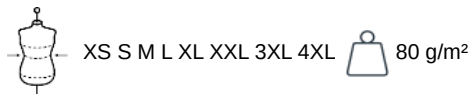

PROACT.®

PA250

Adult unisex rain jacket

- Waterproof 1500 mm.
- Waterproof heat-sealed seams.
- Integrated hood.

100% mat 210T PU-coated polyester. Waterproof fabric 1500 mm. Waterproof heat-sealed shoulder seams and hood. 2 zipped side pockets and zip puller. 2 inner pockets. Front fastening with contrasting zip. Adjustable hood with stoppers in collar with tear-release placket. Elasticated cuffs. Detachable brand label.

Certifications

More information

Logistic

CN - China

Country of origin

Customs code

62024010

Black

Dark Royal Blue

Navy

Sporty Red