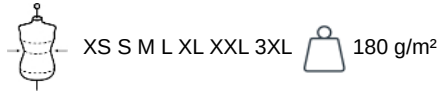

PROACT.®

PA1051

Ladies basket ball shorts

- Breathable birdseye micro-aerated fabric.
- Anti-static treatment.
- Side slits for added comfort.

100% birdseye polyester. Elasticated belt with flat drawstring. 2 open side slits and matching band at hem. Detachable brand label.