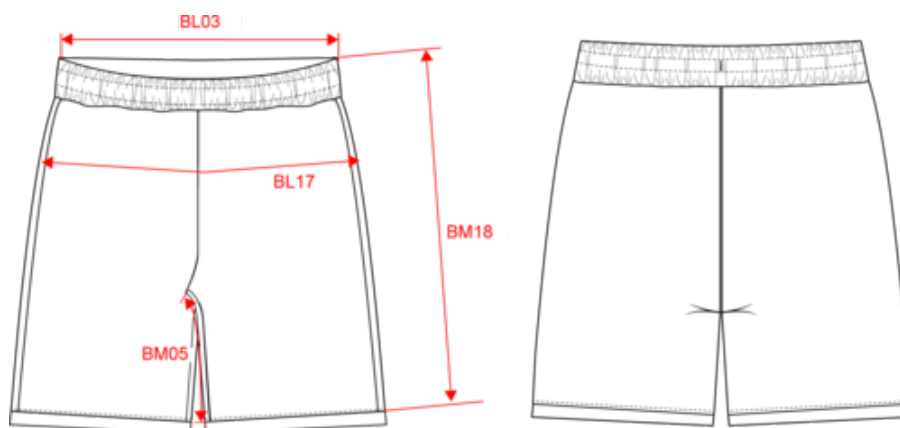

### Dimensions (cm)

Measurements in cm	XS	S	M	L	XL	XXL	3XL
BL03 - 1/2 elasticated waist width relaxed (front over back)	32.00	34.00	36.00	39.00	42.00	45.00	48.00
BL06 - Hip height from top of waistband	13.50	14.25	15.00	15.75	16.50	17.25	18.00
BM05 - Inseam length	14.50	14.50	14.50	14.50	14.50	14.50	14.50
BM18 - Side length (waistband included)	37.00	37.75	38.50	39.25	40.00	40.75	41.50