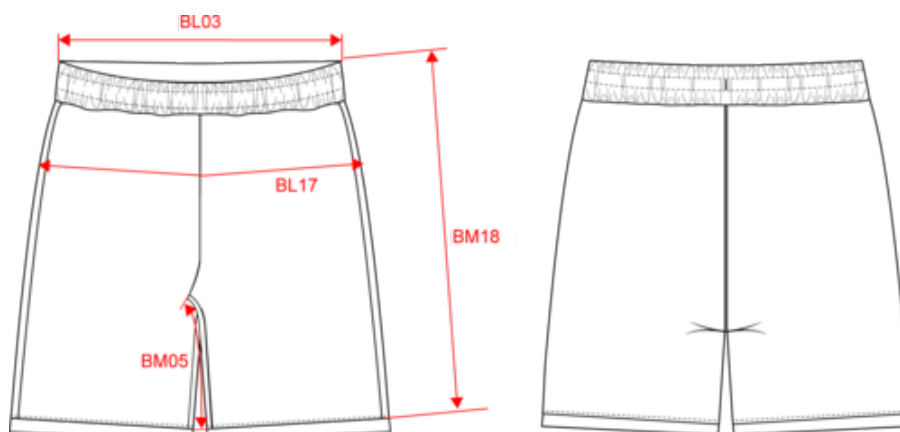

Dimensions (cm)

Measurements in cm	S	M	L	XL	XXL	3XL	4XL
BL03 - 1/2 elasticated waist width relaxed (front over back)	34.00	36.00	38.00	41.00	44.00	47.00	50.00
BL17 - 1/2 hip width (measured parallel to waistband)	50.50	53.50	56.50	59.50	62.50	65.50	68.50
BM05 - Inseam length	21.00	21.00	21.00	21.00	21.00	21.00	21.00
BM18 - Side length (waistband included)	50.00	50.75	51.50	52.25	53.00	53.75	54.50

Sporty Yellow

RVB : 247,185,13
Pantone C : 7408C
Pantone TCX : 14-0957TCX

White

RVB : 236,236,252
Pantone C : White
Pantone TCX : 11-0601TCX

Logistic

5

50

Sizes	Width (cm)	Height (cm)	Length (cm)	Net weight (kg)	Gross weight (kg)	Pieces/Box	Pieces/Bundle
S	40.00000	27.00000	60.00000	7.80000	8.80000	50	5
M	40.00000	27.00000	60.00000	8.20000	9.20000	50	5
L	40.00000	27.00000	60.00000	8.70000	9.70000	50	5
XL	40.00000	27.00000	60.00000	9.30000	10.30000	50	5
XXL	40.00000	32.00000	60.00000	10.10000	11.10000	50	5
3XL	40.00000	32.00000	60.00000	10.50000	11.50000	50	5
4XL	40.00000	32.00000	60.00000	11.50000	12.50000	50	5