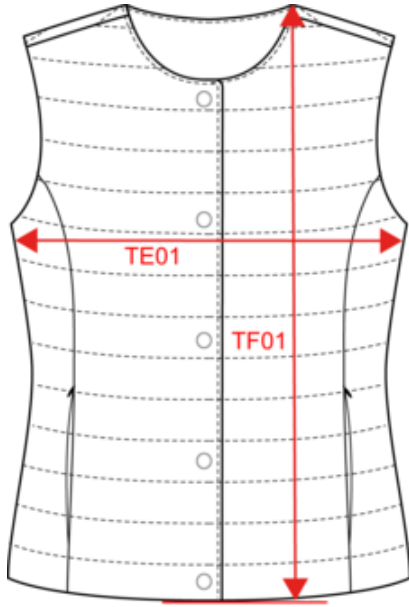

Also available in version

PK603

KARIBAN
PREMIUM

PK607

Women's Bodywarmer

Dimensions (cm)

Measurements in cm	XS	S	M	L	XL	XXL
TE01 - 1/2 chest width at 1.5cm below armhole	44.00	47.00	50.00	53.00	56.00	59.00
TF01 - Total height from HSP	61.00	63.00	65.00	67.00	69.00	71.00

Logistic  20

Sizes	Width (cm)	Height (cm)	Length (cm)	Net weight (kg)	Gross weight (kg)	Pieces/Box	Pieces/Bundle
XS	40.00000	23.00000	60.00000	3.60000	5.00000	20	1
S	40.00000	23.00000	60.00000	3.80000	5.20000	20	1
M	40.00000	23.00000	60.00000	4.10000	5.50000	20	1
L	40.00000	23.00000	60.00000	4.35000	6.75000	20	1
XL	40.00000	25.00000	60.00000	4.60000	6.00000	20	1
XXL	40.00000	25.00000	60.00000	4.90000	6.30000	20	1