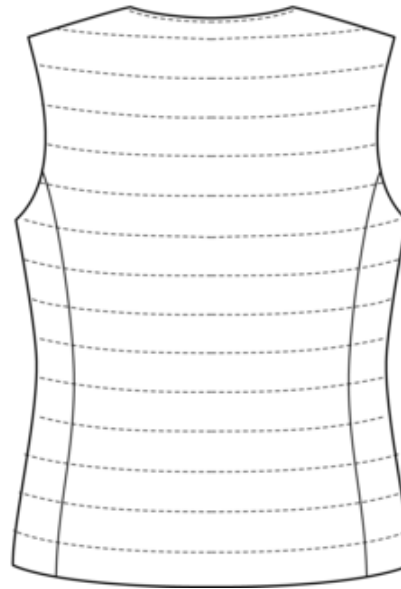

KARIBAN
PREMIUM

PK607

Women's Bodywarmer

- Easy to wear under a jacket.
- Thinsulate™ inner padding to stay warm.

100% polyamide. Slim fit. Inner Thinsulate™ padding. Cut-out with 2 side pockets and invisible zip. Tone-on-tone press stud fastening. Decorative zip on the inside left-hand side. Lightweight sleeveless vest to be worn under a jacket. No brand label, only a size tag for easy decoration access.

Also available in version

PK603

KARIBAN
PREMIUM

PK607

Women's Bodywarmer

Dimensions (cm)

Measurements in cm	XS	S	M	L	XL	XXL
TE01 - 1/2 chest width at 1.5cm below armhole	44.00	47.00	50.00	53.00	56.00	59.00
TF01 - Total height from HSP	61.00	63.00	65.00	67.00	69.00	71.00