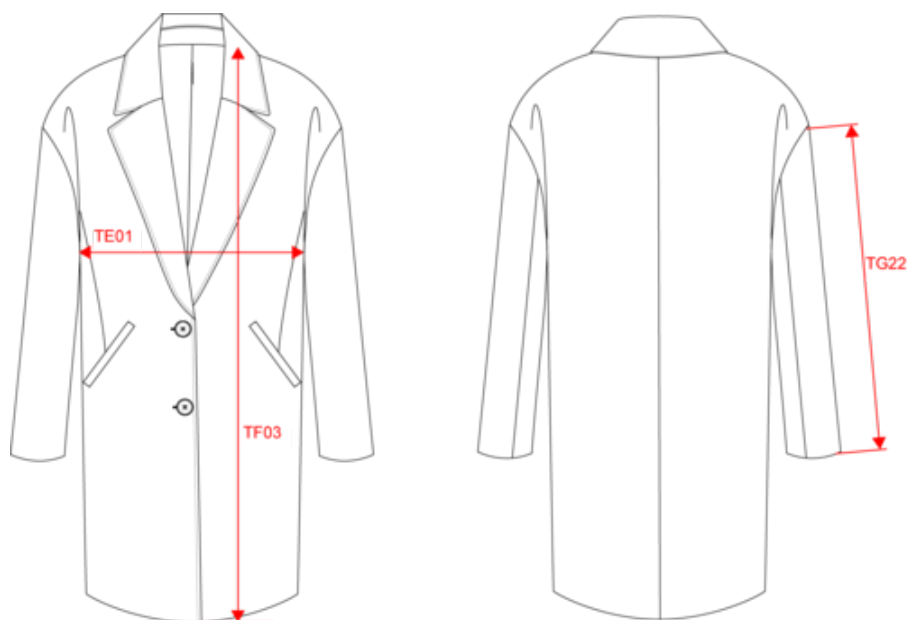

KARIBAN PREMIUM

PK6021

Women coat

- Loose fit with dropped shoulders: easy to layer.
- Wool sheet with twill construction.
- Made from wool and polyester.

80% polyester / 20% wool. Wool sheet with twill construction. Loose fit with dropped shoulders. Tailored collar with collar stand and 2 horn-effect buttons in centre front. Two bias piped pockets. Inside welt pocket on heart side, contrasting bias trim.

Also available in version

PK6020

Black

KARIBAN
PREMIUM

PK6021

Women coat

Dimensions (cm)

Measurements in cm	34 FR	36 FR	38 FR	40 FR	42 FR	44 FR	46 FR
TE01 - 1/2 chest width at 1.5cm below armhole	51.00	53.00	55.00	57.00	59.00	61.00	63.00
TF03 - Front total height from HSP	88.00	89.50	91.00	92.50	94.00	95.50	97.00
TG02 - Long sleeve length	53.50	54.25	55.00	55.75	56.50	57.25	58.00