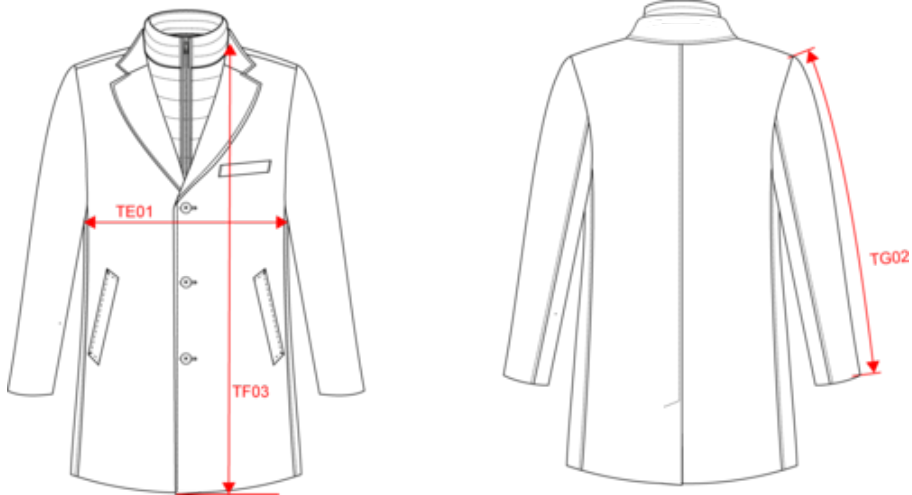

Black

Also available in version

PK6021

KARIBAN
PREMIUM

PK6020

Men Coat

Dimensions (cm)

Measurements in cm	46 FR	48 FR	50 FR	52 FR	54 FR	56 FR	58 FR	60 FR
TE01 - 1/2 chest width at 1.5cm below armhole	51.50	53.50	57.50	59.50	61.50	63.50	65.50	55.50
TF03 - Front total height from HSP	85.50	87.00	90.00	91.50	93.00	94.50	96.00	88.50
TG02 - Long sleeve length	66.25	67.00	68.00	68.50	69.00	69.00	69.50	67.50