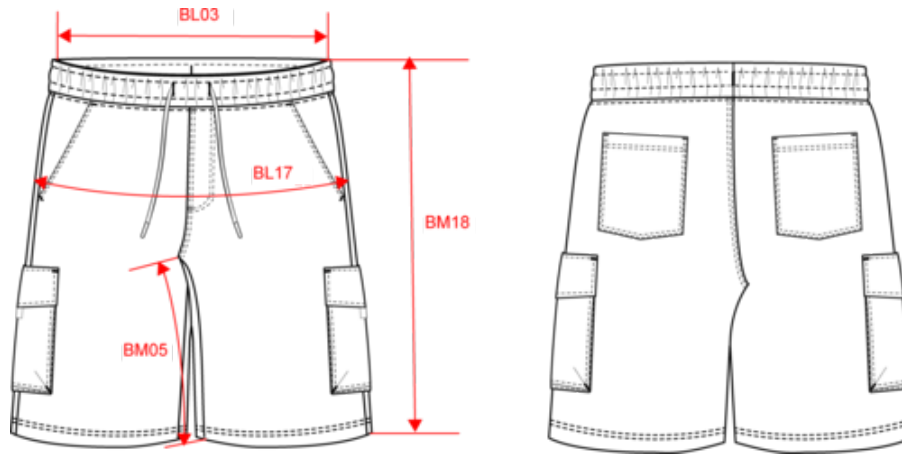

NS717

Eco-friendly men's French Terry washed effect cargo shorts

85% organic cotton/15% post-consumer recycled polyester. Combed cotton. Enzyme-washed. French Terry 3-ply LST (Low Shrinkage Terry: pre-shrunk fleece). Elasticated belt. Flat drawstring with recycled plastic tip, matching matt. Embroidered eyelets. False fly. Double over stitching on front and back for extra support. Side pockets and side gusset patch pockets at hem with flaps. Back patch pockets. Twin-needle over stitching at hem. Garment dyed after assembly: colours may vary slightly from one piece to another. This product is likely to rub off in contact with light surfaces or garments.

Customs code

61046200

Colours

 Washed black
 Washed Navy Blue
 Washed Organic Khaki

Certifications

Dimensions (cm)

Measurements in cm	XS	S	M	L	XL	XXL	3XL
BL03 - 1/2 elasticated waist width relaxed (front over back)	31.00	34.00	37.00	40.00	43.00	46.00	49.00
BL17 - 1/2 hip width (measured parallel to waistband)	45.00	48.00	51.00	54.00	57.00	60.00	63.00
BM18 - Side length (waistband included)	44.00	45.00	46.00	47.00	48.00	49.00	50.00

NS717

Eco-friendly men's French Terry washed effect cargo shorts

Colours information

Washed black

RVB : 43,39,42
Pantone C : Neutral Black
Pantone TCX : 19-4008TCX

Washed Navy Blue

RVB : 54,61,75
Pantone C : 432C
Pantone TCX : 19-4023TCX

Washed Organic Khaki

RVB : 85,89,77
Pantone C : 418C
Pantone TCX : 19-0312TCX

Logistic

1

20

Sizes	Width (cm)	Height (cm)	Length (cm)	Net weight (kg)	Gross weight (kg)	Pieces/Box	Pieces/Bundle
XS	40.00000	24.00000	60.00000	6.40000	7.80000	20	1
S	40.00000	24.00000	60.00000	7.10000	8.50000	20	1
M	40.00000	26.00000	60.00000	7.40000	8.80000	20	1
L	40.00000	26.00000	60.00000	7.90000	9.30000	20	1
XL	40.00000	28.00000	60.00000	8.20000	9.60000	20	1
XXL	40.00000	28.00000	60.00000	8.70000	10.10000	20	1
3XL	40.00000	28.00000	60.00000	9.10000	10.50000	20	1