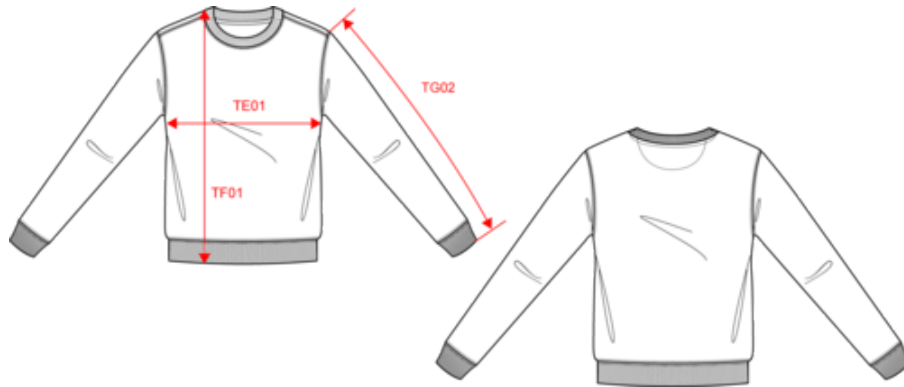

KARIBAN

K4038

Kids crewneck sweatshirt

- Made in Portugal: European quality production.
- 3-thread LSF (Low Shrinkage Fleece) fabric: 100% cotton outer surface.
- Anti-bobbling treatment.

80% cotton/20% polyester. Combed cotton. 3-ply LSF (Low Shrinkage Fleece) brushed fleece fabric with anti-pilling treatment. Made in Portugal. Straight fit. 1x1 ribbed neck, cuffs and hem. Twin needle over stitching finish on the shoulders, armholes, cuffs and hem. Matching jersey taped neck inside collar. Half-circle at the back. Name tag on garment inner. No brand label on the neckline, only a size tag for easy decoration.

K4035

KARIBAN

K4038

Kids crewneck sweatshirt

Dimensions (cm)

Measurements in cm	4/6 years	6/8 years	8/10 years	10/12 years	12/14 years
TE01 - 1/2 chest width at 1.5cm below armhole	36.70	38.40	41.00	44.50	48.00
TF01 - Total height from HSP	45.90	50.70	55.50	60.30	65.10
TG02 - Long sleeve length	40.50	45.00	49.50	54.50	59.50