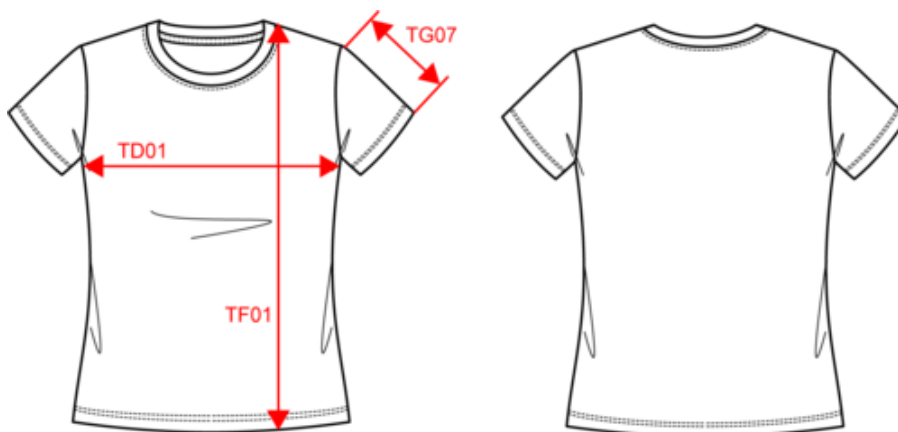

KARIBAN

K380

Ladies' short-sleeved crew neck T-shirt

- Enzyme-washed fashion fit t-shirt, a must-have for professionals.
- Soft to the touch and excellent printability.
- Large choice of colours.

100% enzyme-washed combed cotton (Oxford Grey : 90% cotton / 10% viscose). Fitted style. Neck tape. Oxford Grey contrast neck tape for all colours, except for White body where neck tape is White and Oxford Grey body where neck tape is Dark Grey. Twin needle finishing at the cuffs and hem.

KARIBAN

K380

Ladies' short-sleeved crew neck T-shirt

Dimensions (cm)

Measurements in cm	S	M	L	XL	XXL	3XL
TE01 - 1/2 chest width at 1.5cm below armhole	46.00	49.00	52.00	55.00	58.00	61.00
TF01 - Total height from HSP	62.00	64.00	66.00	68.00	70.00	72.00
TG07 - Short sleeve length	15.00	15.75	16.50	17.25	18.00	18.75