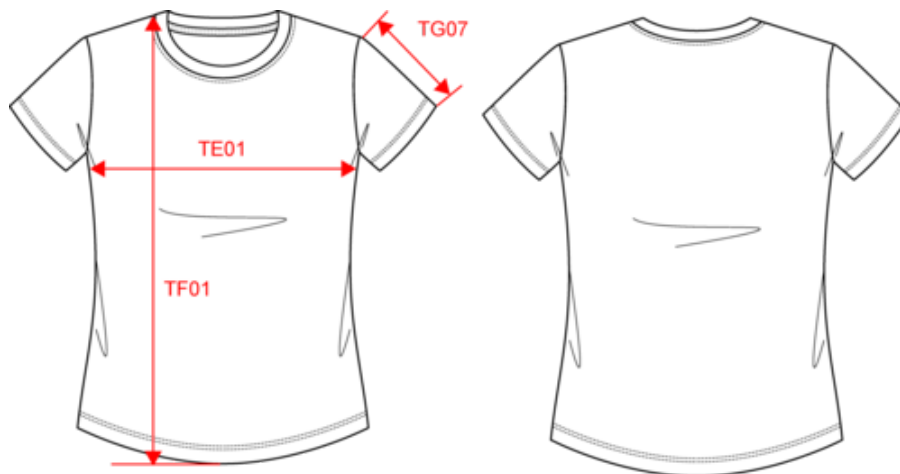

KARIBAN

K30521C

Ladies' Bio1901C T-shirt

- Combed cotton in organic conversion.
- Feminine cut with side seams.
- No label: 100% customisable to your brand.

100% cotton. Oxford Grey colourway: 90% cotton / 10% viscose. All colourways are made from 'organic in conversion' cotton. Combed cotton. Straight fit. Cut and sewn. 1x1 rib collar with rib-stitching finish. Matching taped neck finish in the main material inside the collar. Double over stitching finish on the cuff and bottom hem. No brand label, only a tear-off size tag for easy decoration.

K30321C

KARIBAN

K3052IC

Ladies' Bio190IC T-shirt

Dimensions (cm)

| Measurements in cm | XS | S | M | L | XL | XXL | 3XL |
|---|-------|-------|-------|-------|-------|-------|-------|
| TE01 - 1/2 chest width at 1.5cm below armhole | 43.00 | 46.00 | 49.00 | 52.00 | 55.00 | 58.00 | 61.00 |
| TF03 - Front total height from HSP | 61.00 | 63.00 | 65.00 | 67.00 | 69.00 | 71.00 | 73.00 |
| TG07 - Short sleeve length | 16.00 | 16.75 | 17.50 | 18.25 | 19.00 | 19.75 | 20.50 |