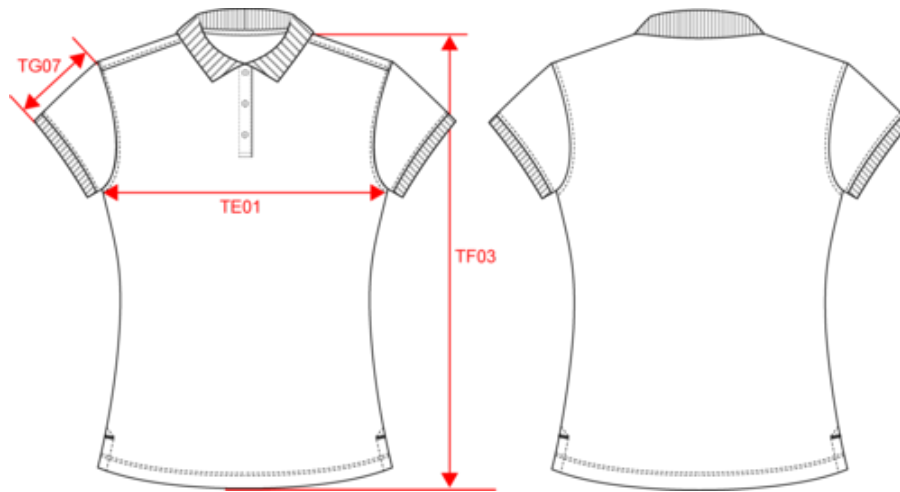

KARIBAN

K291

Ladies' Pique Polo Shirt

- Made in Portugal: European quality production.
- Combed cotton and pique knit.
- No label: 100% customisable to your brand.

100% cotton. Combed cotton. Piqué knit. Straight fit. Side stitching. Made in Portugal. 1 x 1 rib neckline and cuffs. Button placket with 3 contrasting pearlised buttons on all colours. Matching taped neck finish in the main material inside the collar. Backed shoulders. Side slits. Twin-needle overstitched finish on hem. No brand label, only a tear-off size tag for easy decoration.

KARIBAN

K291

Ladies' Pique Polo Shirt

Dimensions (cm)

Measurements in cm	XS	S	M	L	XL	XXL
TE01 - 1/2 chest width at 1.5cm below armhole	43.00	46.00	49.00	52.00	55.00	58.00
TF03 - Front total height from HSP	61.00	63.00	65.00	67.00	69.00	71.00
TG07 - Short sleeve length	15.25	16.00	16.75	17.50	18.25	19.00

White

RVB : 236,236,252
Pantone C : White
Pantone TCX : 11-0601TCX

Logistic

5

30

Sizes	Width (cm)	Height (cm)	Length (cm)	Net weight (kg)	Gross weight (kg)	Pieces/Box	Pieces/Bundle
XS	40.00000	20.00000	60.00000	5.00000	5.80000	30	5
S	40.00000	20.00000	60.00000	5.40000	6.20000	30	5
M	40.00000	20.00000	60.00000	6.00000	6.80000	30	5
L	40.00000	20.00000	60.00000	6.40000	7.20000	30	5
XL	40.00000	20.00000	60.00000	6.80000	7.60000	30	5
XXL	40.00000	20.00000	60.00000	7.20000	8.00000	30	5