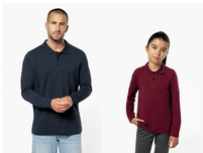

KARIBAN

K257

Ladies' long-sleeved piqué polo shirt

- Iconic chic, casual polo shirt.
- Slim fit.
- Made from 100% preshrunk cotton piqué.

100% preshrunk cotton piqué (Oxford Grey: 90% cotton/10% viscose). Fitted style. 1x1 ribbed neck and cuffs. Placket with 4 matching buttons. Matching taped neck. Side slits.

61061000

Also available in version

K256

K269

KARIBAN

K257

Ladies' long-sleeved piqué polo shirt

Dimensions (cm)