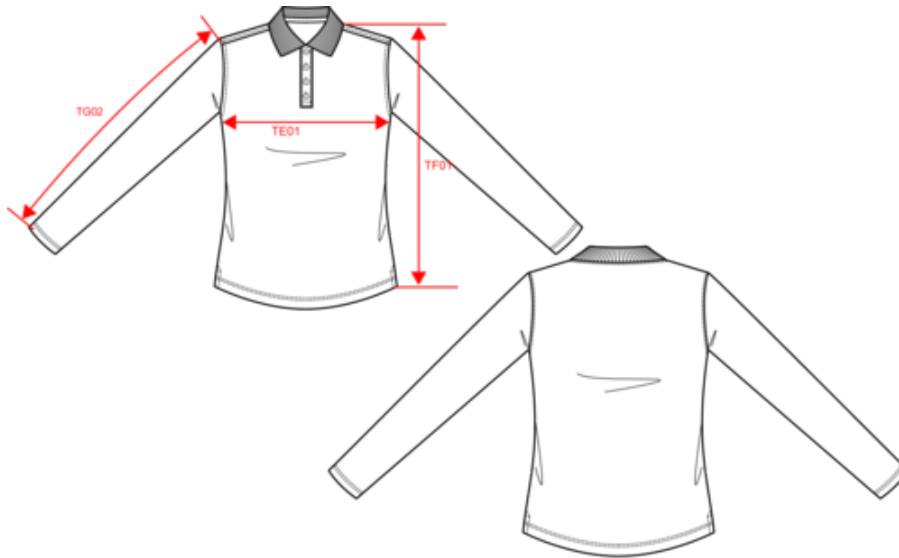

KARIBAN

K257

Ladies' long-sleeved piqué polo shirt

- Iconic chic, casual polo shirt.
- Slim fit.
- Made from 100% preshrunk cotton piqué.

100% preshrunk cotton piqué (Oxford Grey: 90% cotton/10% viscose). Fitted style. 1x1 ribbed neck and cuffs. Placket with 4 matching buttons. Matching taped neck. Side slits.

61061000

Also available in version

K256

K269

KARIBAN

K257

Ladies' long-sleeved piqué polo shirt

Dimensions (cm)

Measurements in cm	XS	S	M	L	XL	XXL	3XL
TE01 - 1/2 chest width at 1.5cm below armhole	43.00	46.00	49.00	52.00	55.00	58.00	61.00
TF01 - Total height from HSP	60.00	62.00	64.00	66.00	68.00	70.00	72.00
TG02 - Long sleeve length	57.75	58.75	59.75	60.75	61.75	62.75	63.75