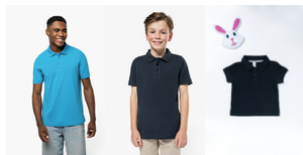

Also available in version

K241

K249

K248