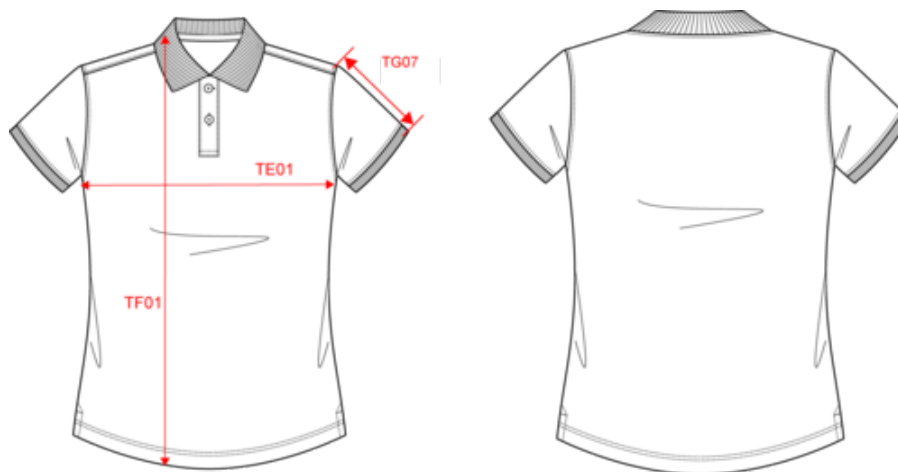

KARIBAN

K242

Ladies' short-sleeved polo shirt

- Perfect print quality.
- Casual chic polo shirt.
- Large choice of colours.

100% combed cotton piqué - washable at 60°C (Oxford Grey : 90% combed cotton piqué / 10% viscose - washable at 40°C). Ribbed neck and cuffs. Oxford Grey contrast taped neck and side slits for all colours, except for Oxford Grey body where neck tape is Dark Grey. 2 button placket. Twin needle finishing.

K241

K249

K248

KARIBAN

K242

Ladies' short-sleeved polo shirt

Dimensions (cm)

Measurements in cm	S	M	L	XL	XXL	3XL
TE01 - 1/2 chest width at 1.5cm below armhole	46.00	49.00	52.00	55.00	58.00	61.00
TF01 - Total height from HSP	62.00	64.00	66.00	68.00	70.00	72.00
TG07 - Short sleeve length	13.75	14.50	15.25	16.00	16.75	17.50