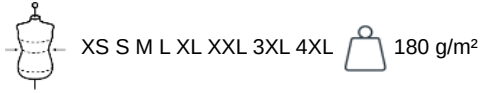

KARIBAN

K2027

Men's Organic 180 piqué polo shirt long sleeves

- Organic combed cotton.
- Quilted knit and ribbed cuffs.
- No label: 100% customisable to your brand.

100% organic cotton. Combed cotton. Piqué knit. Straight fit. Enzyme-washed. Side stitching. 1x1 rib neck and cuffs. Placket with two matching buttons. Matching taped neck finish in the main material inside the collar. Backed shoulders. Side slits. Twin-needle overstitched finish on hem. No brand label, only a tear-off size tag for easy decoration.

Certifications

More information

Logistic

BD - Bangladesh