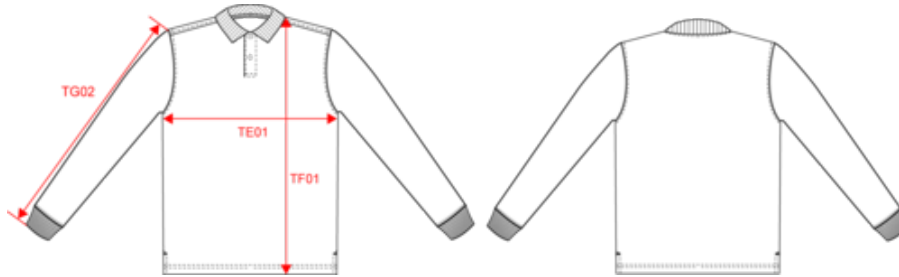

KARIBAN

K2027

Men's Organic 180 piqué polo shirt long sleeves

- Organic combed cotton.
- Quilted knit and ribbed cuffs.
- No label: 100% customisable to your brand.

100% organic cotton. Combed cotton. Piqué knit. Straight fit. Enzyme-washed. Side stitching. 1x1 rib neck and cuffs. Placket with two matching buttons. Matching taped neck finish in the main material inside the collar. Backed shoulders. Side slits. Twin-needle overstitched finish on hem. No brand label, only a tear-off size tag for easy decoration.

Also available in version

K2028

KARIBAN

K2027

Men's Organic 180 piqué polo shirt long sleeves

Dimensions (cm)

Measurements in cm	XS	S	M	L	XL	XXL	3XL	4XL
TE01 - 1/2 chest width at 1.5cm below armhole	47.00	50.00	53.00	56.00	59.00	62.00	65.00	68.00
TF01 - Total height from HSP	68.00	70.00	72.00	74.00	76.00	78.00	80.00	82.00
TG02 - Long sleeve length	64.50	65.50	66.50	67.50	68.50	69.50	70.50	71.50