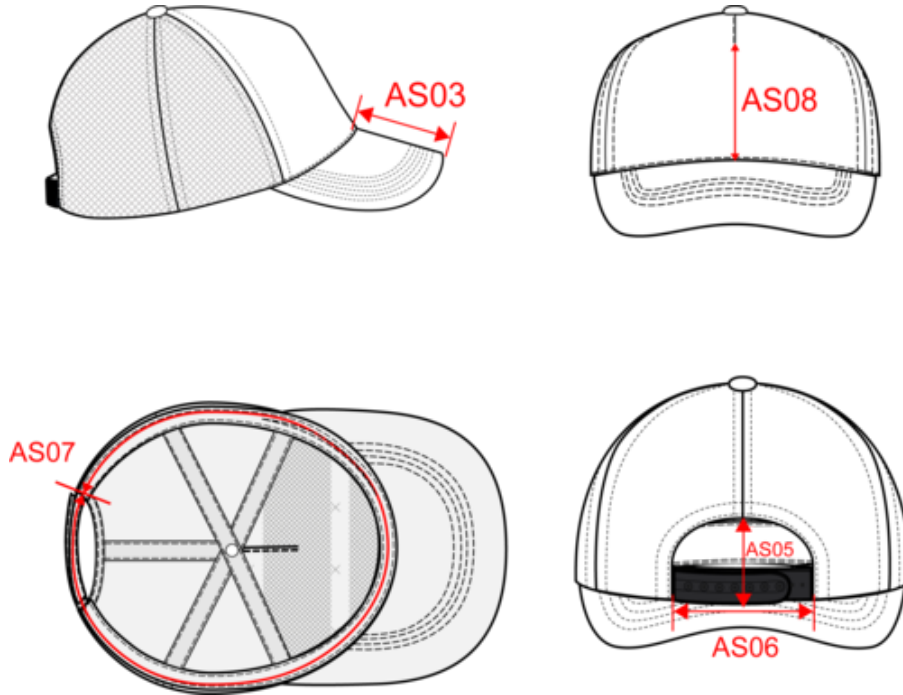

KP225

5-panel trucker cap

- Casual style and easy decoration access.
- Cotton and polyester for optimum comfort.
- Snapback adjustment suitable for most sizes.

100% cotton. Cotton front panel and visor. Polyester back panels. Pre-curved visor. Retro-style snapback fastening.

More information

Logistic

Country of origin

Customs code

Washing instructions

KP225

5-panel trucker cap

Dimensions (cm)

Measurements in cm	One size
AS03 - Visor length on middle	7.00
AS05 - Back half moon opening height	6.00
AS06 - Width half moon opening height (closed and relaxed)	8.50
AS07 - Total circumference	58.00
AS08 - Front middle part height for print	8.50