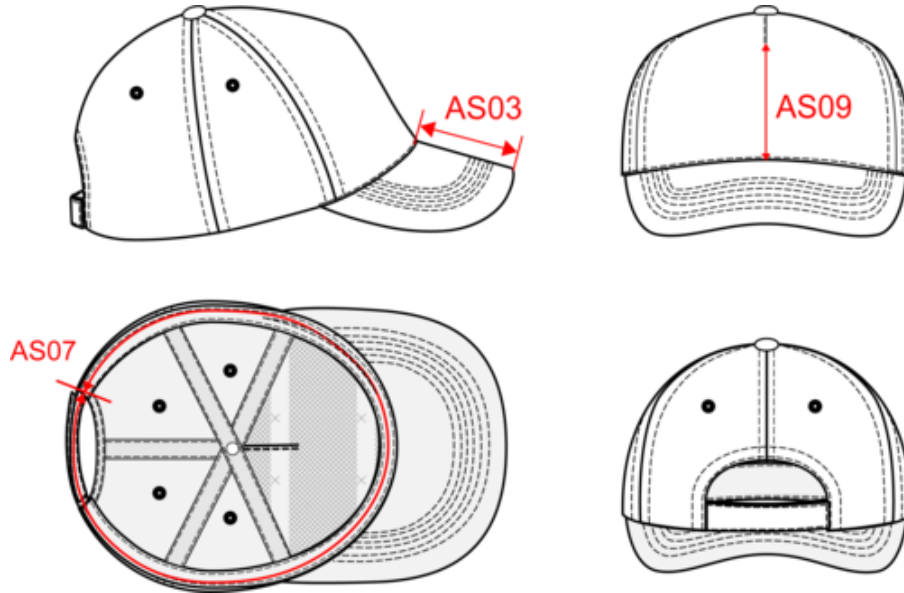

KP195

5-panel cap

- High-quality thick brushed cotton twill for greater softness and suppleness.
- Fast and optimum adjustment thanks to the size adjuster with tear-release fastening.

100% thick brushed cotton. Adjustable tear-release fastening.
Average weight size L : 0.00000g.

More information

Logistic

Country of origin

Customs code

Washing instructions

KP195

5-panel cap

Dimensions (cm)

Measurements in cm	One size
AS03 - Visor length on middle	7.00
AS07 - Total circumference	58.00
AS09 - Front panel height	8.50

KP195

5-panel cap

Colours information

 Beige RVB : 170,160,148 Pantone C : 7536C Pantone TCX : 16-0806TCX	 Black RVB : 35,35,37 Pantone C : Black Pantone TCX : 19-4004TCX	 Dark Grey RVB : 63,60,60 Pantone C : 447C Pantone TCX : 19-0000TCX	 Forest Green RVB : 41,62,48 Pantone C : 5605C Pantone TCX : 19-5918TCX	 Light Grey RVB : 154,150,144 Pantone C : 402C Pantone TCX : 16-4400TCX
 Navy RVB : 41,46,56 Pantone C : 433C Pantone TCX : 19-4012TCX	 Orange RVB : 252,107,16 Pantone C : 1585C Pantone TCX : 16-1364TCX	 Red RVB : 195,32,54 Pantone C : 200C Pantone TCX : 19-1664TCX	 Royal Blue RVB : 33,59,127 Pantone C : 7687C Pantone TCX : 19-3952TCX	 White RVB : 236,236,252 Pantone C : White Pantone TCX : 11-0601TCX