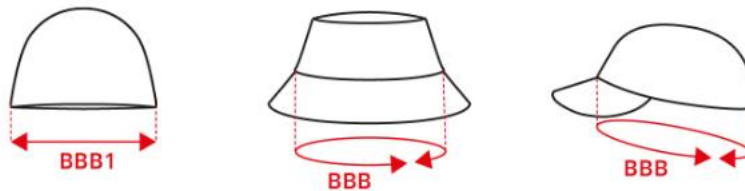

# NO. 0054 **Twill cap**

Description (measured in cm)	One size
BBB: Head circumference	58

## How to measure

## Tolerance +/- in cm

BBB	BBB1
1.5	1.5

The measurements in a product measurement chart refer to measurements made directly on the clothing. Lay the garment out flat on an even surface without stretching it. Take the measurements as shown by the arrows and select the size that fits. Use a tape measure for the best results. The tolerances in the measurement chart are based on when the item is received from ID® and not